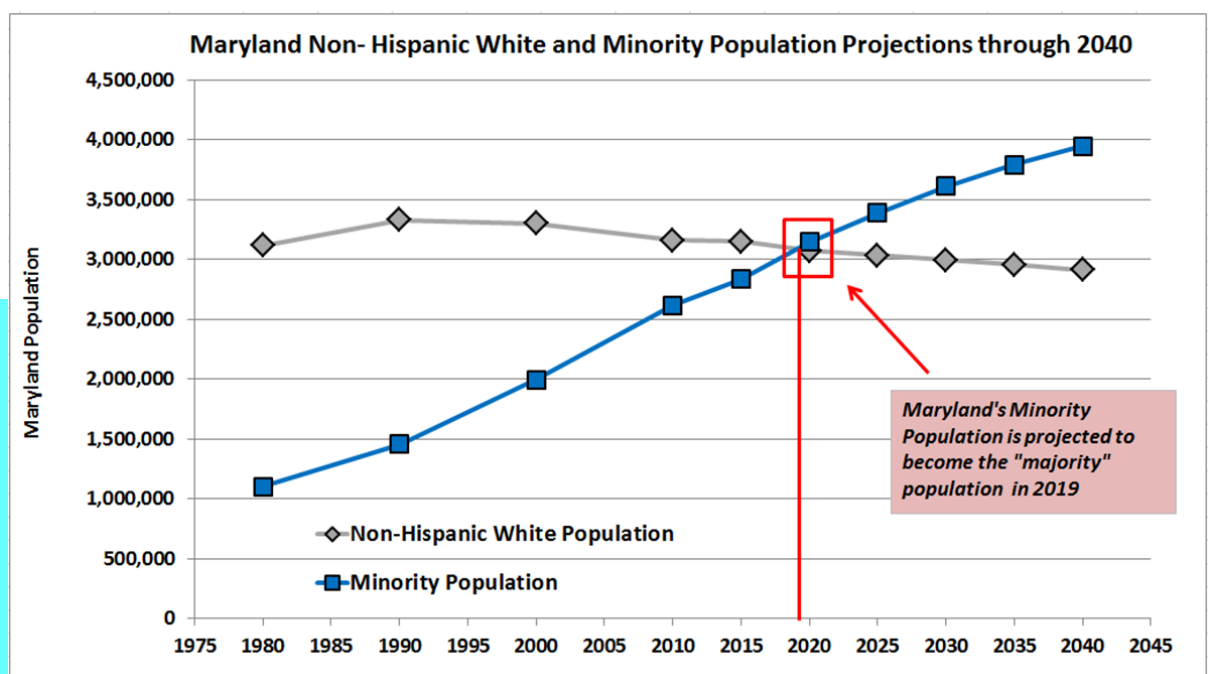

Maryland is on Track to be 50% Minority by 2019

(2012) American Community Survey, <http://factfinder2.census.gov>

(2014) Maryland Department of Planning, <http://planning.maryland.gov/MSDC/county/STATEMD.pdf>