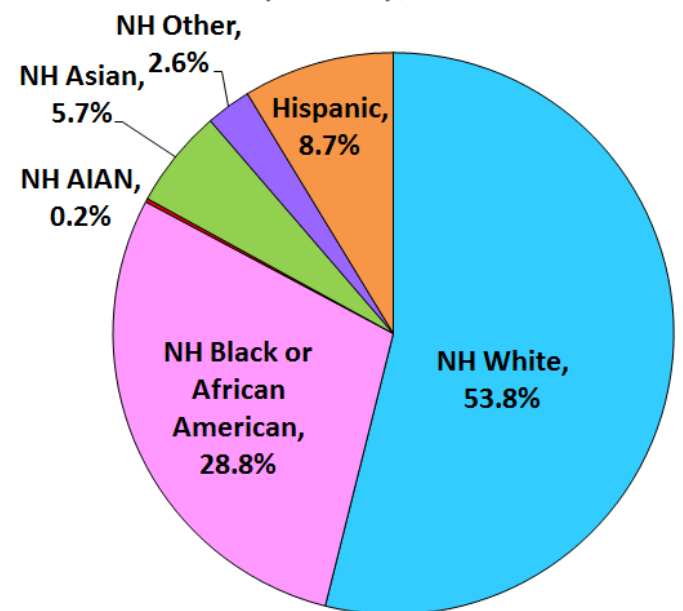

Maryland's Minority Population has Grown from 38.0% in 2000 to 46.2% in 2012

Top: 2012 American Community Survey, 1-Year Estimates

Right: 2014 Maryland Department of Planning Estimates