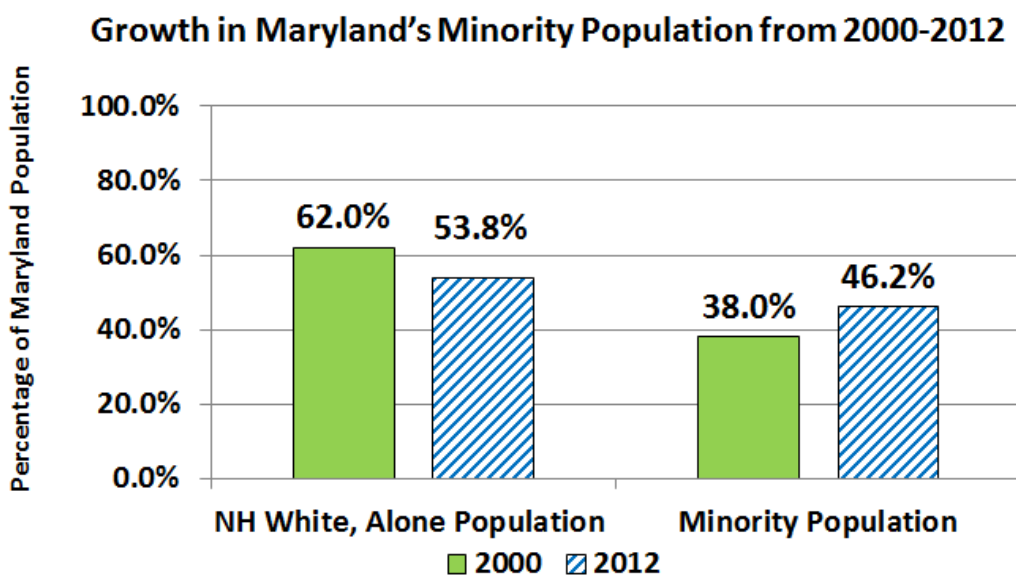

# Maryland's Changing Population

## Maryland is the 7th Most Diverse State in the US

Only 6 other states (including the District of Columbia) have a higher percent of minorities in their population:

1. Hawaii 77.2% minority
2. DC 64.7% minority
3. California 60.8% minority
4. New Mexico 60.3% minority
5. Texas 55.7% minority
6. Nevada 47.3% minority

## Maryland's Minority Population has Grown from 38.0% in 2000 to 46.2% in 2012

Top: 2012 American Community Survey, 1-Year Estimates

Right: 2014 Maryland Department of Planning Estimates