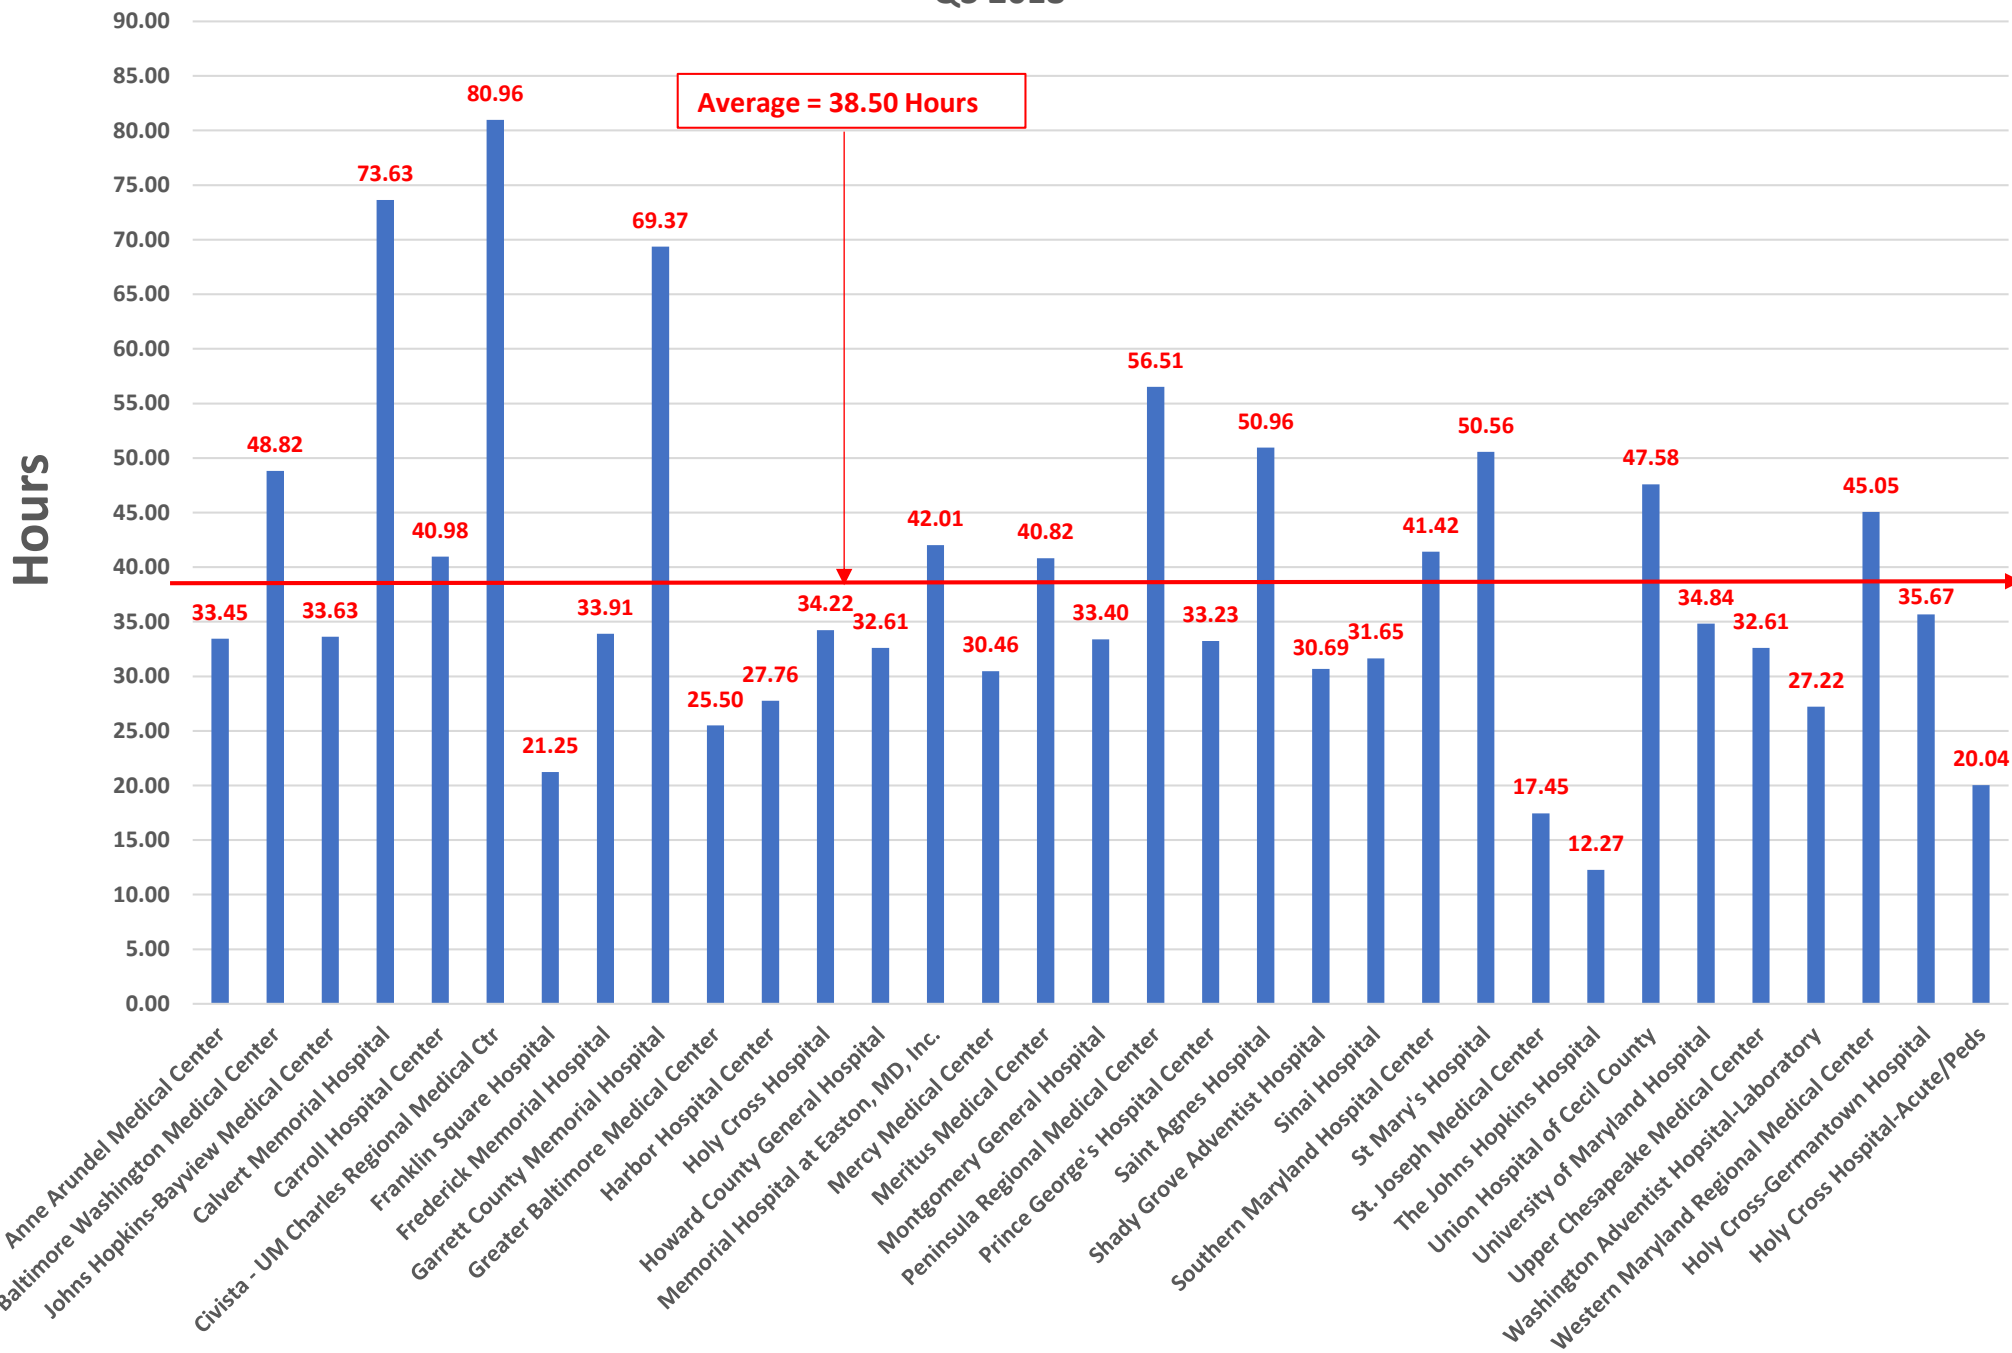

Average Transit Time Q3 2018

Axis Title